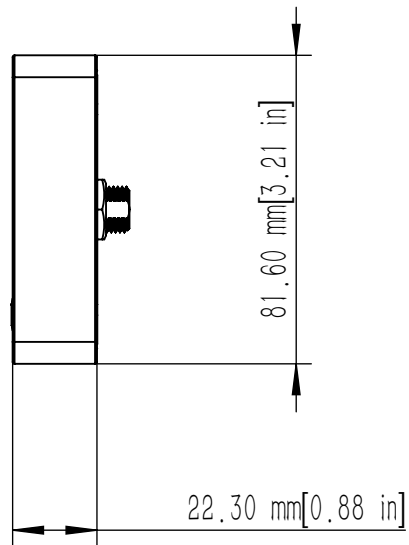

			
EVO Dual Remote Control			
Scale	1:3	Version	V1.0

			
Display Screen			
Scale	1:2	Version	V1.0