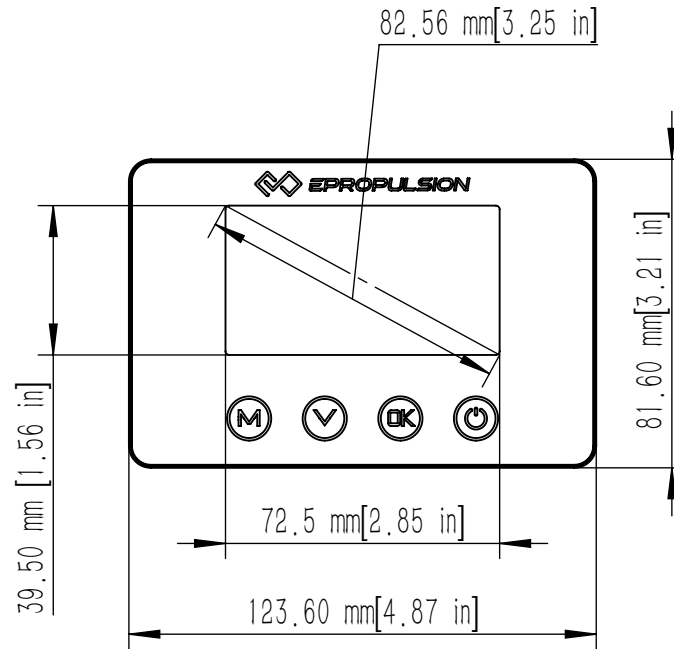

			
EVO Dual Remote Control			
Scale	1:3	Version	V1.0

			
Display Screen			
Scale	1:2	Version	V1.0