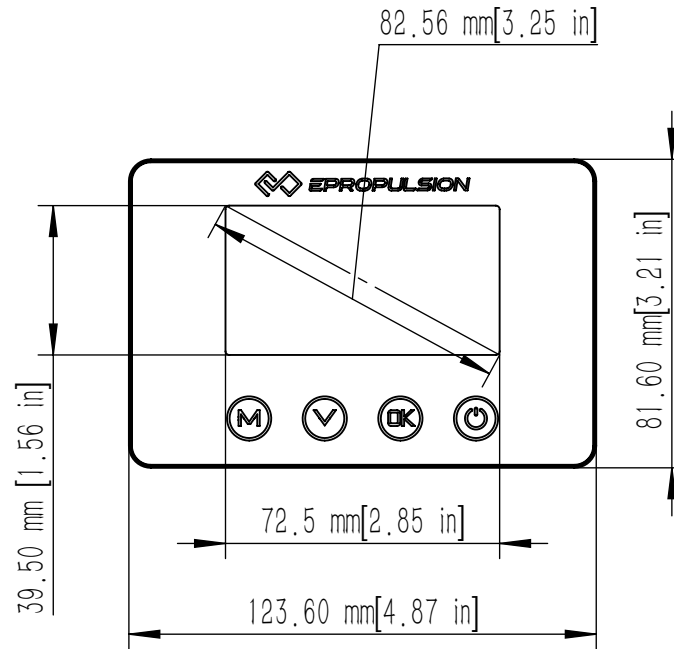

			
Side Mount Control			
Scale	1:2.5	Version	V1.0

			
Display Screen			
Scale	1:2	Version	V1.0