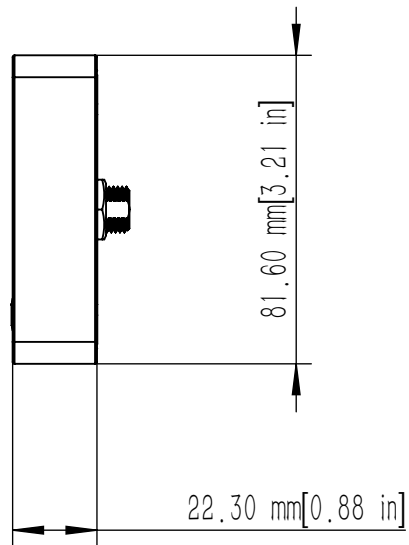

			
Side Mount Control			
Scale	1:2.5	Version	V1.0

			
Display Screen			
Scale	1:2	Version	V1.0