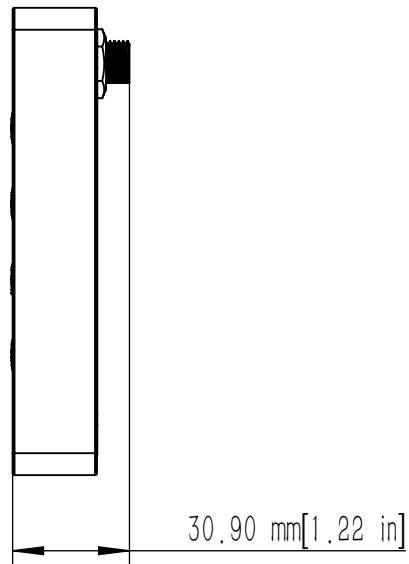

			
Side Mount Control			
Scale	1:2.5	Version	V1.0

			
Display Screen			
Scale	1:2	Version	V1.0